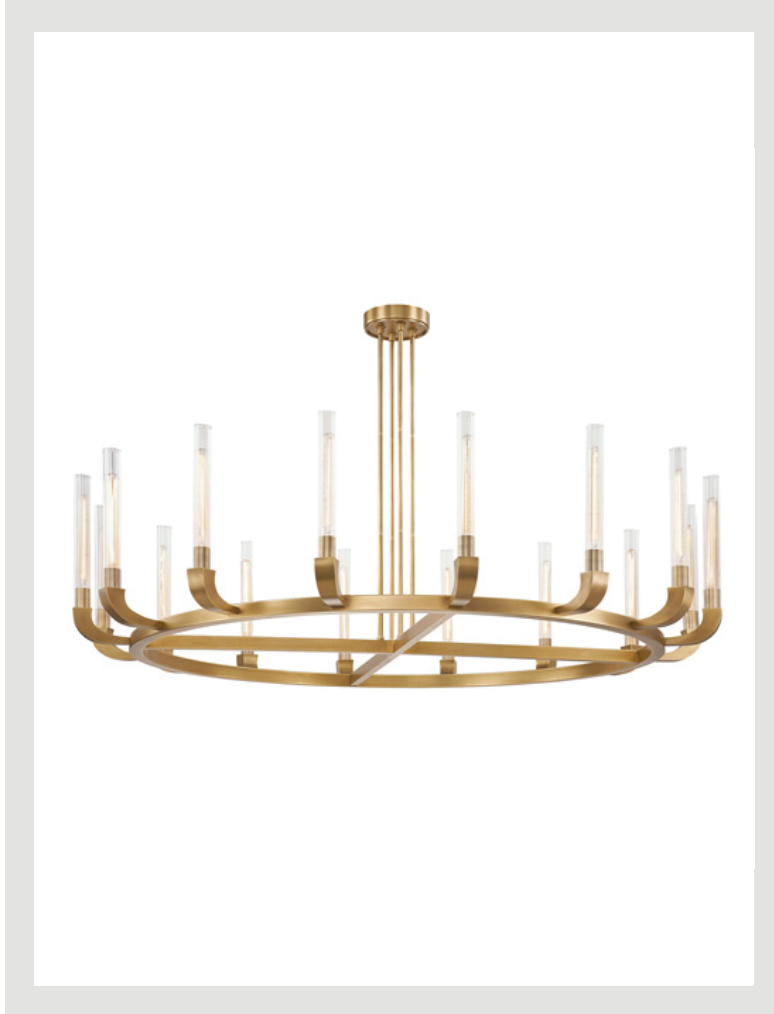

## FLUTE

CH316016VBCR

FIXTURE DIMENSIONS	72"D x 18.9"H
HEIGHT FROM CENTER	-
WEIGHT	92.4 LBS
GLASS	Clear Ribbed Glass
MATERIAL	Iron + Zinc Alloy + Glass
CANOPY SIZE	8"D x 3.8"H
LAMPING	16 x 60W, E26
VOLTAGE	120V
WIRE   ROD LENGTH	144"   12 x 12" + 4 x 6" + 4 x 4"
CORD TYPE	-
MINIMUM HANG HEIGHT	22.5"
INSTALL OPTIONS	-
ADA COMPLIANT	-
CERTIFICATION	UL
UPC	841387004157
PACKAGE SIZE	75.6" x 75.6" x 10.8"
PACKAGE WEIGHT	115.5 LBS

[ D - Diameter, L - Length, W - Width, H - Height, E - Extension ]

\*For complete warranty terms, please visit:  
[www.aloralighting.com/warranty](http://www.aloralighting.com/warranty)